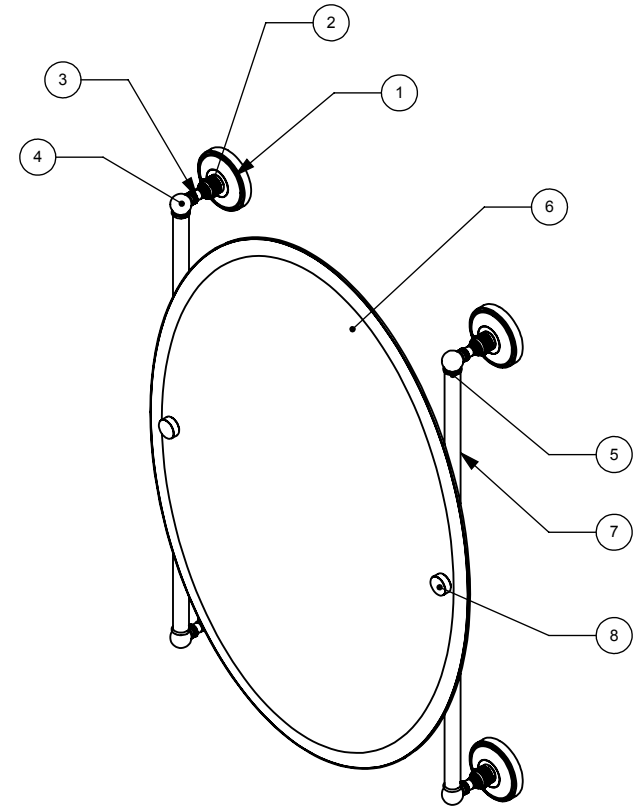

ITEM NO.	P/N	Description	QTY.
1	BPPR	BACKPLATE	4
2	NKSL-58	SUPPORT	4
3	NKSL-1.25	NECK	4
4	BL2T-1	HUB	4
5	CRRD-34	CHECK RING	4
6	MROV-91	MIRROR	1
7	TU34-24	TUBE	2
8	CARD-1	LOCK	2

UNLESS OTHERWISE STATED

.X	±.3mm
.XX	±.15mm
.XXX	±.008mm

COPYRIGHT © Allied Brass 2016

THIRD ANGLE PROJECTION

DRAWN	4/2/2017	I.M	MATERIAL:	BRASS	FINISH	TBD
CHECKED	4/2/2017	P.D	DESCRIPTION:	Prestige Regal Collection Oval Frameless Rail Mounted Mirror	QUANTITY	TBD
APPROVED	4/2/2017	R.A			DRAWING No.	REV
					PR-27-91	0
				SCALE	1:9	SHEET: 01 A4