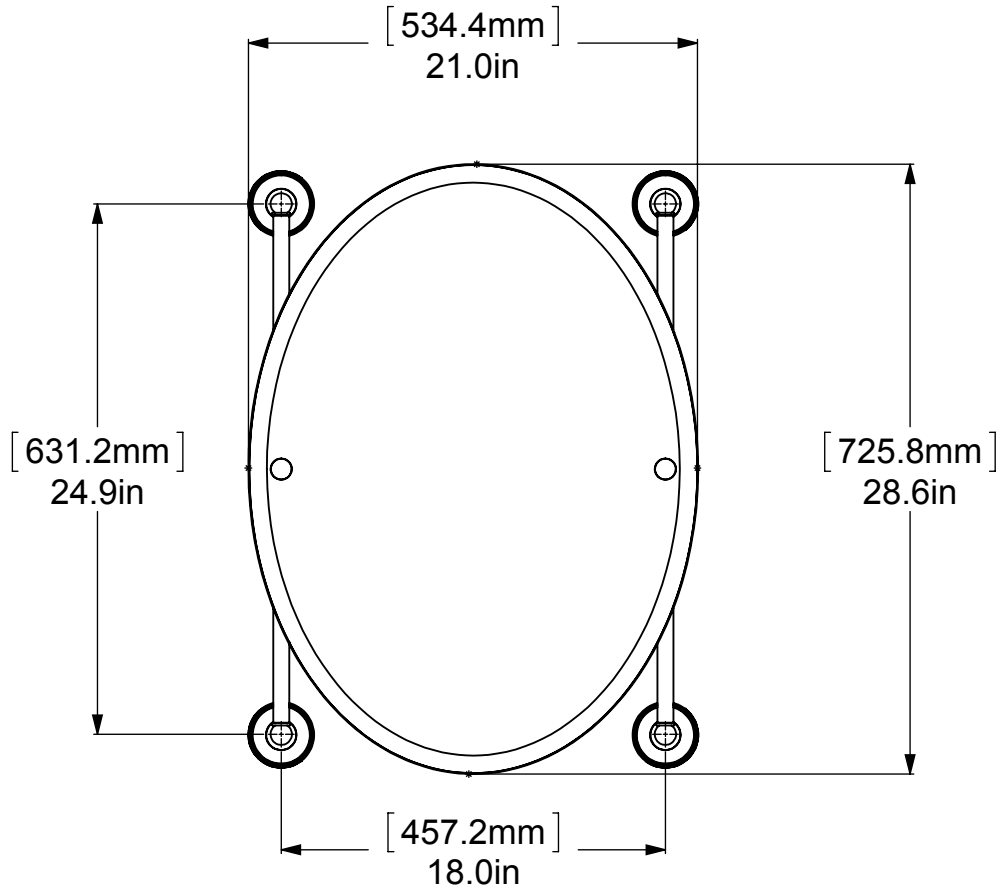

ITEM NO.	P/N	Description	QTY.
1	BPPR	BACKPLATE	4
2	NKSL-58	SUPPORT	4
3	NKSL-1.25	NECK	4
4	BL2T-1	HUB	4
5	CRRD-34	CHECK RING	4
6	MROV-91	MIRROR	1
7	TU34-24	TUBE	2
8	CARD-1	LOCK	2

UNLESS OTHERWISE STATED

.X	±.3mm
.XX	±.15mm
.XXX	±.008mm

COPYRIGHT © Allied Brass 2016

THIRD ANGLE PROJECTION

DRAWN	4/2/2017	I.M	MATERIAL:	BRASS	FINISH	TBD
CHECKED	4/2/2017	P.D	DESCRIPTION:	Prestige Regal Collection Oval Frameless Rail Mounted Mirror	QUANTITY	TBD
APPROVED	4/2/2017	R.A			DRAWING No.	REV
					PR-27-91	0
				SCALE	1:9	SHEET: 01 A4