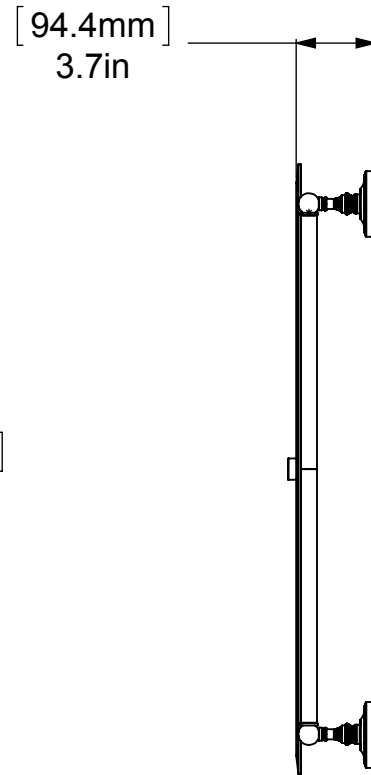

ITEM NO.	P/N	Description	QTY.
1	BPPR	BACKPLATE	4
2	NKSL-58	SUPPORT	4
3	NKSL-1.25	NECK	4
4	BL2T-1	HUB	4
5	CRRD-34	CHECK RING	4
6	MROV-91	MIRROR	1
7	TU34-24	TUBE	2
8	CARD-1	LOCK	2

UNLESS OTHERWISE STATED

.X	±.3mm
.XX	±.15mm
.XXX	±.008mm

COPYRIGHT © Allied Brass 2016

THIRD ANGLE PROJECTION

DRAWN	4/2/2017	I.M	MATERIAL:	BRASS	FINISH	TBD
CHECKED	4/2/2017	P.D	DESCRIPTION:	Prestige Regal Collection Oval Frameless Rail Mounted Mirror	QUANTITY	TBD
APPROVED	4/2/2017	R.A			DRAWING No.	REV
					PR-27-91	0
				SCALE	1:9	SHEET: 01 A4